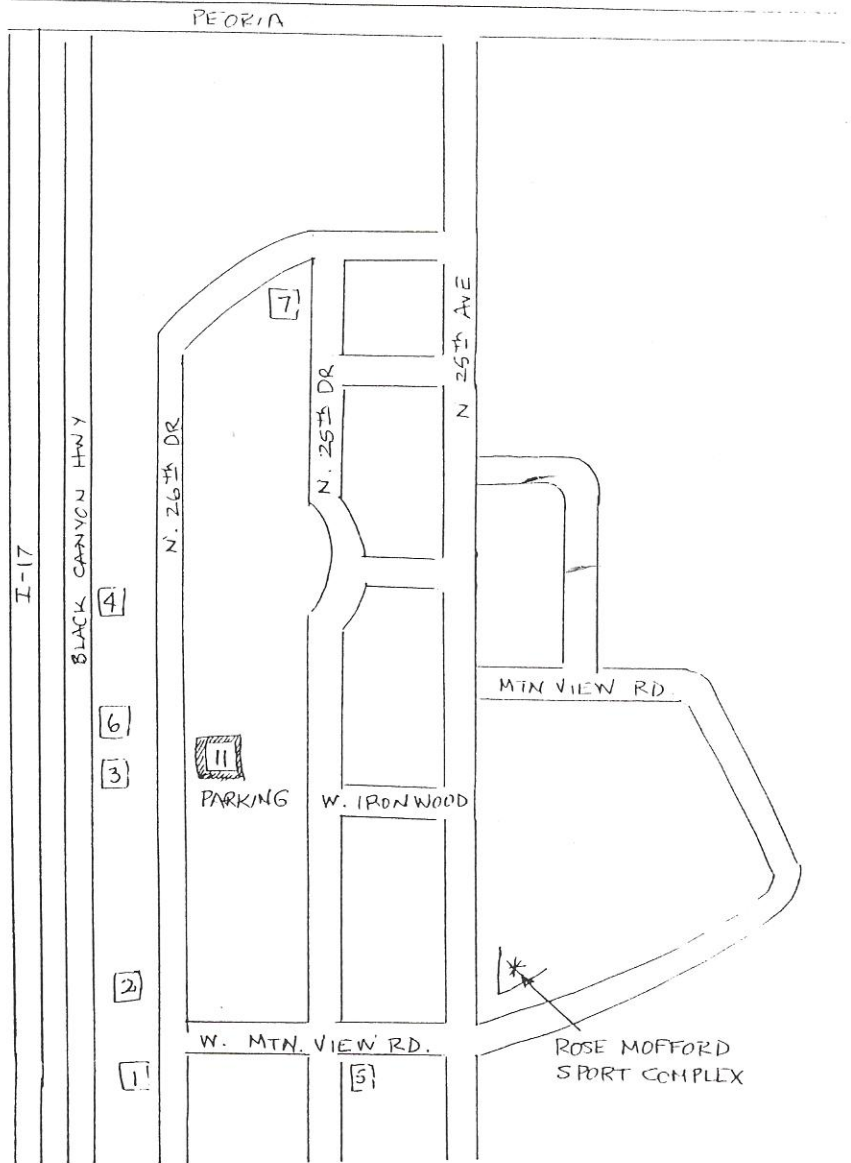

8

**DIRECTIONS TO  
OTTAWA UNIVERSITY**

**LOCATIONS OF HOTELS  
& RESTAURANTS IN  
WALKING DISTANCE**

**Restaurants:**

- 1) First Watch Rest (bkfast, lunch) (602) 943-3232 (sandwiches, salads)
- 2) Outback (dinner) (602) 943-2226
- 3) Fajita's (602) 870-4030 (lunch)
- 4) Sweet Tomatoes (602) 749-9016 (lunch) (salads, soups, etc – buffet-style)

**Hotels:**

- 5) Courtyard by Marriott
- 6) Comfort Suites
- 7) Homewood Suites by Hilton
- 8) Crowne Plaza Hotel
- 9) Main Stay Suites
- 10) Springhill Suites

**Parking:**

**11) OTTAWA UNIVERSITY**

For parking, look for university in the "Corporate Center"; Make a right turn on 25<sup>th</sup> Ave. off of Peoria. Then turn right on 25<sup>th</sup> Dr and curve to left. Watch the addresses on the bldgs for Ottawa Univ on right at 10020. Park beyond # 10010 in parking area, behind the university bldg.